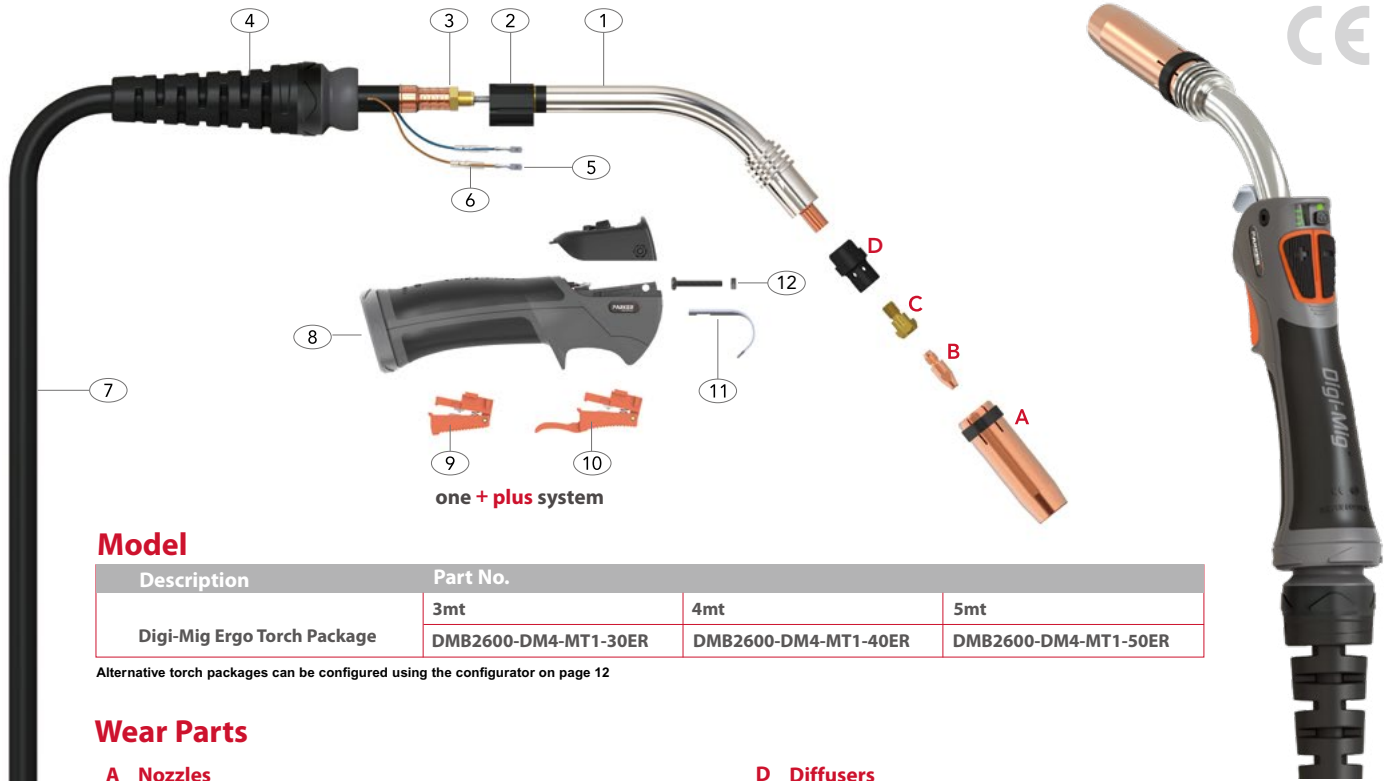

# DMB 260A Suregrip Digi-Mig/Mag Torch Range

Rating: 270A CO<sub>2</sub>, 240A mixed gas, EN60974-7 @ 60% duty cycle. 0.8 to 1.2mm wires

Air-Cooled Mig Welding Torch

## Model

Description	Part No.		
	3mt	4mt	5mt
Digi-Mig Ergo Torch Package	DMB2600-DM4-MT1-30ER	DMB2600-DM4-MT1-40ER	DMB2600-DM4-MT1-50ER

Alternative torch packages can be configured using the configurator on page 12

## Wear Parts