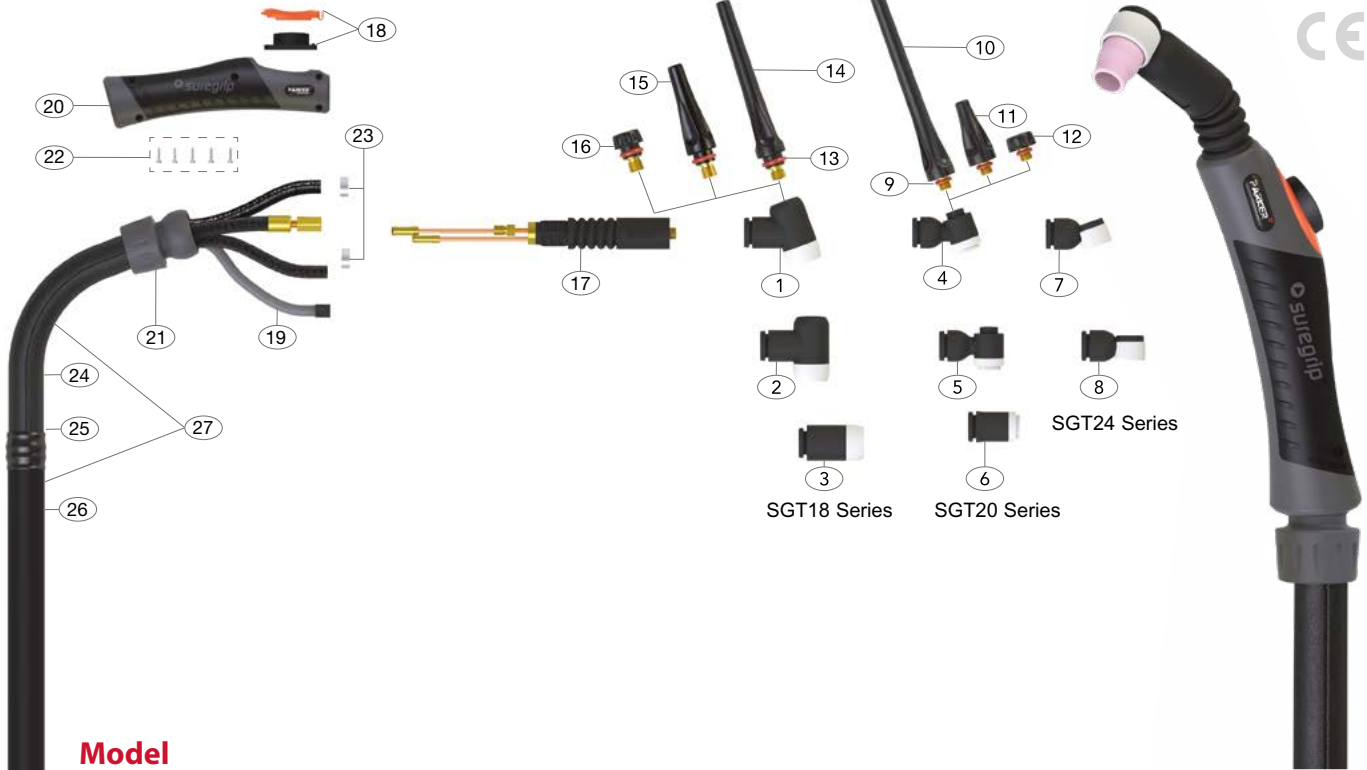

SGT W225 Modular Suregrip One Tig Torch Range

Rating: P18 Series 225A DC, 160A AC @ 100% duty cycle. Electrode Size: 1.0-3.2mm / 0.040"-1/8"

Rating: P20 Series 200A DC, 140A AC @ 100% duty cycle. Electrode Size: 1.0-3.2mm / 0.040"-1/8"

Rating: P24 Series 160A DC, 115A AC @ 100% duty cycle. Electrode Size: 0.5-2.4mm / 0.020"-3/32"

Liquid-Cooled Tig Welding Torch

Model

Description	Part No.	
	12.5ft	25ft
Modular Suregrip One Torch Package	SGTSF225-U20-70-QS1-12-SL-QWF3-QWR3-QGS1	SGTSF225-U20-70-51-25-SL-QWF3-QWR3-GS1
	SGTSF225-U20-70-QS1-12-GT-QWF3-QWR3	SGTSF225-U20-70-51-25-GT-QWF3-QWR3
	Standard torch packages include S1 momentary switch	

Rating: P24 Series 160A DC, 115A AC @ 100% duty cycle. Electrode Size: 0.5-2.4mm / 0.020"-3/32"

Liquid-Cooled Tig Welding Torch

Spare Parts

Part No.	Description
1 P18-70	Torch Head 70°
2 P18-90	Torch Head 90°
3 P18-180	Torch Head 180°
4 P20-70	Torch Head 70° (Standard Set-up)
5 P20-90	Torch Head 90°
6 P20-180	Torch Head 180°
7 P24-70	Torch Head 70°
8 P24-90	Torch Head 90°
9 P98W77	Back Cap 'O' Ring
10 P41V24	Back Cap Long
11 P41V35	Back Cap Medium
12 P41V33	Back Cap Short
13 P98W18	Back Cap 'O' Ring
14 P57Y02	Back Cap Long
15 P300M	Back Cap Medium
16 P57Y04	Back Cap Short
17 P225F	Torch Body