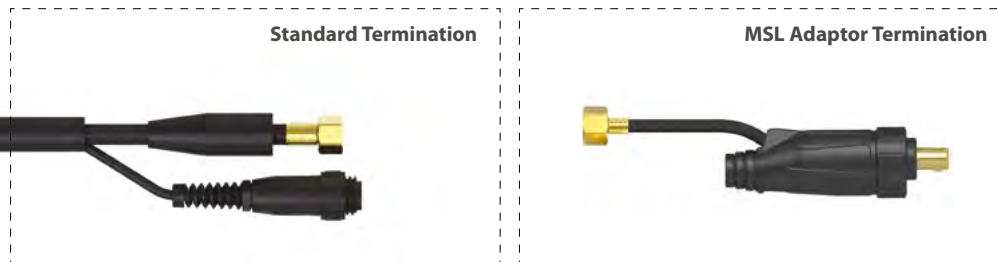

Model

Description	Part No.	
Suregrip Ergo Torch Package	12.5ft	25ft
	PWP17-RBSSW-12-EPC1	PWP17-RBSSW-25-EPC1
Standard torch packages include S1 momentary switch		

Alternative torch packages can be configured using the configurator on page 17

Spare Parts

Part No.	Description
1 PWP17	Torch Body Standard
2 P98W18	Back Cap 'O' Ring
3 P57Y02	Back Cap Long
4 P300M	Back Cap Medium
5 P57Y04	Back Cap Short
6 P950	Micro Switch Bulbous Button
7 PBRDZ0591	Small Snap on Boot
8 PB105Z55	Handle, Small Push on
9 P950-40	Switch and Leads x 12.5ft
P950-80	Switch and Leads x 25ft
10 PB1537-40	Cable Assembly Cover x 12.5ft
PB1537-80	Cable Assembly Cover x 25ft

For more information please refer to the following sections:

- Master Wear Parts Table Pages 32-37
- Wear Parts Configuration Table Pages 38-39
- Rear-End / Cable Parts Pages 40-41